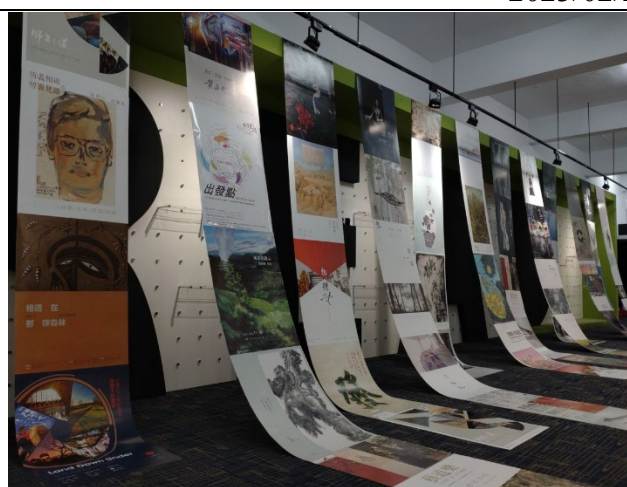

Exhibition of Local arts

Exhibition Period	Name of Exhibition	Number of Visitors
2023/02/21-2023/04/21	Weiderland : Paper Sculpting and Miniature Art Exhibition	1,435
2023/05/08-2023/06/16	25th Anniversary Special Exhibition of the Art Center	1,003
2023/09/11-2023/12/31	Photography Exhibition	763
2024/02/26-2024/06/07	Instants of Transitional Space : Photography and Architectural Model Exhibition	1,971
2024/04/08-2024/06/30	Reset-AI New Wave of Digital Art Exhibition	80

Local Art Exhibitions:

Weiderland : Paper Sculpting and Miniature Art Exhibition

<https://library.pu.edu.tw/p/426-1054-86.php?Lang=zh-tw>

2023/02/21-2023/04/21

25th Anniversary Special Exhibition of the Art Center

<https://library.pu.edu.tw/p/426-1054-73.php?Lang=zh-tw>

2023/05/08-2023/06/16

Photography Exhibition

<https://library.pu.edu.tw/p/426-1054-118.php?Lang=zh-tw>

2023/09/11-2023/12/31

Instants of Transitional Space : Photography and Architectural Model Exhibition